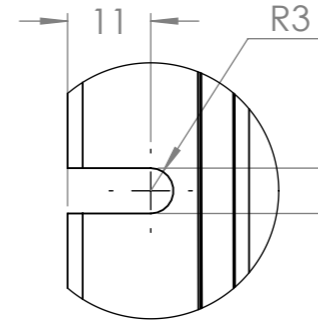

Dimension Drawing - SmartSolar MC4 charge controller	
SCC125060310	SmartSolar MPPT 250/60-MC4
SCC125060321	SmartSolar MPPT 250/60-MC4
SCC125070310	SmartSolar MPPT 250/70-MC4
SCC125070321	SmartSolar MPPT 250/70-MC4

DETAIL A
2x
SCALE 1:1

DETAIL B
2x
SCALE 1:1

Dimensions in mm