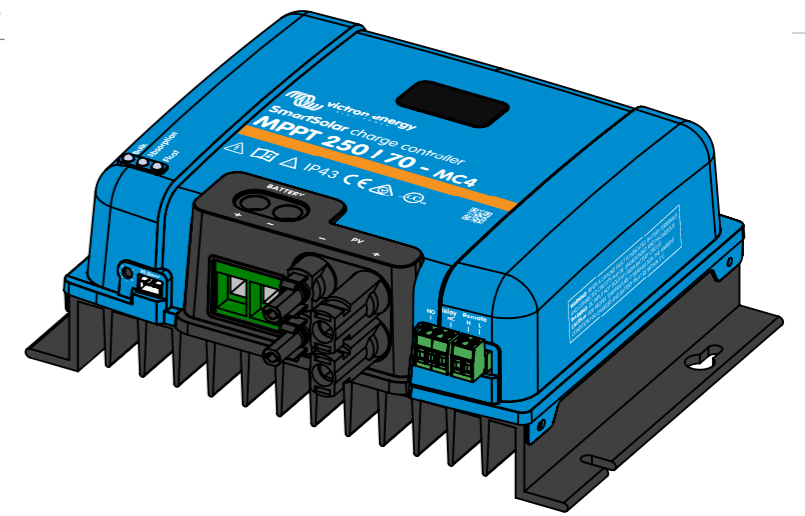

Dimension Drawing - SmartSolar MC4 charge controller	
SCC125060310	SmartSolar MPPT 250/60-MC4
SCC125060321	SmartSolar MPPT 250/60-MC4
SCC125070310	SmartSolar MPPT 250/70-MC4
SCC125070321	SmartSolar MPPT 250/70-MC4

DETAIL A
2x
SCALE 1:1

DETAIL B
2x
SCALE 1:1

Dimensions in mm