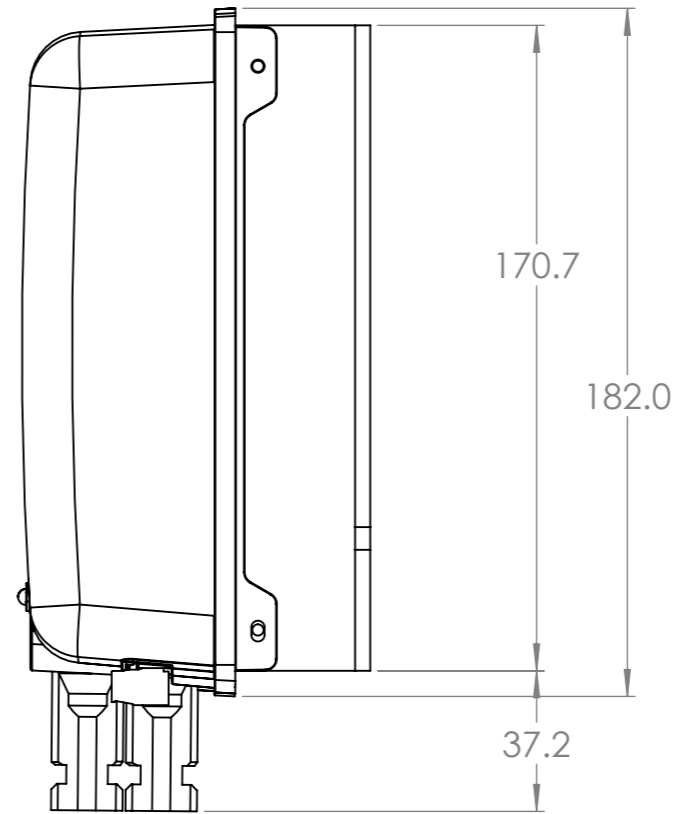

Dimension Drawing - SmartSolar MC4 charge controller	
SCC125060310	SmartSolar MPPT 250/60-MC4
SCC125060321	SmartSolar MPPT 250/60-MC4
SCC125070310	SmartSolar MPPT 250/70-MC4
SCC125070321	SmartSolar MPPT 250/70-MC4

DETAIL A
2x
SCALE 1:1

DETAIL B
2x
SCALE 1:1

Dimensions in mm