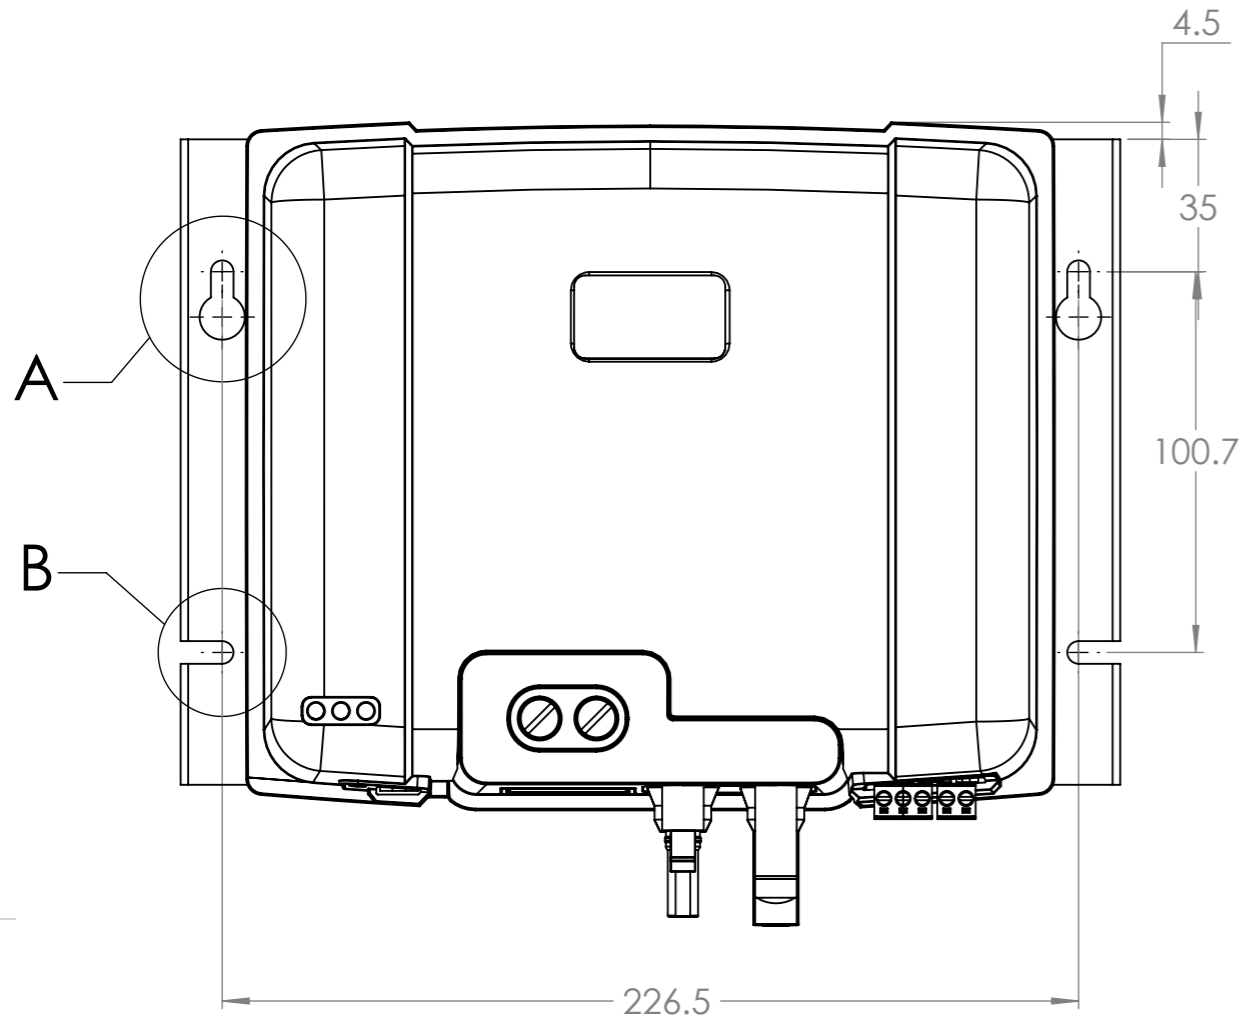

Dimension Drawing - SmartSolar MC4 charge controller	
SCC125060310	SmartSolar MPPT 250/60-MC4
SCC125060321	SmartSolar MPPT 250/60-MC4
SCC125070310	SmartSolar MPPT 250/70-MC4
SCC125070321	SmartSolar MPPT 250/70-MC4

DETAIL A
2x
SCALE 1:1

DETAIL B
2x
SCALE 1:1

Dimensions in mm