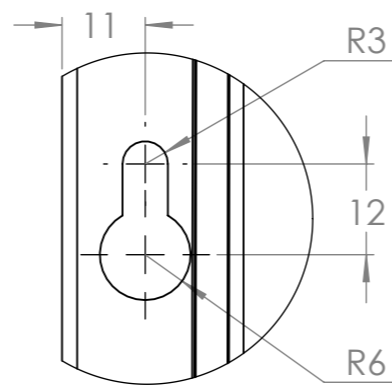

Dimension Drawing - SmartSolar MC4 charge controller	
SCC125060310	SmartSolar MPPT 250/60-MC4
SCC125060321	SmartSolar MPPT 250/60-MC4
SCC125070310	SmartSolar MPPT 250/70-MC4
SCC125070321	SmartSolar MPPT 250/70-MC4

DETAIL A
2x
SCALE 1:1

DETAIL B
2x
SCALE 1:1

Dimensions in mm