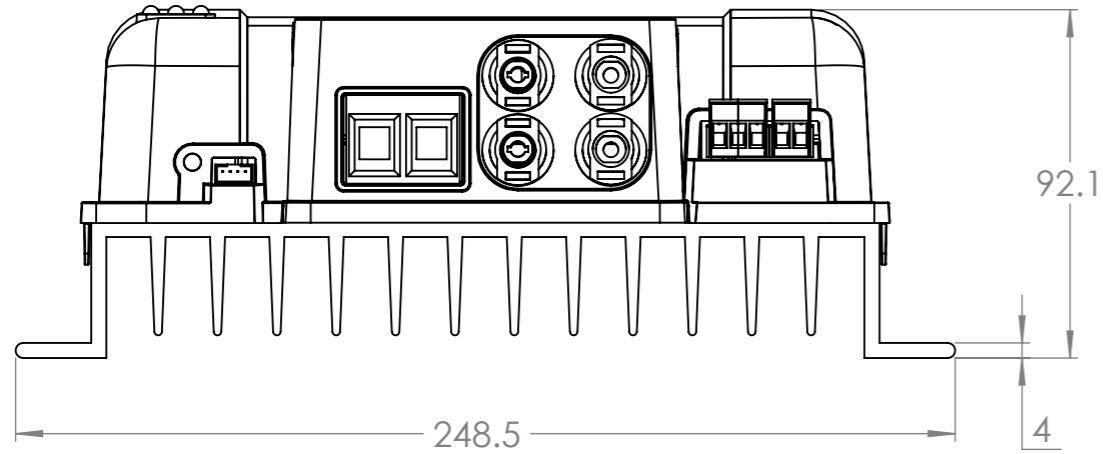

Dimension Drawing - SmartSolar MC4 charge controller	
SCC125060310	SmartSolar MPPT 250/60-MC4
SCC125060321	SmartSolar MPPT 250/60-MC4
SCC125070310	SmartSolar MPPT 250/70-MC4
SCC125070321	SmartSolar MPPT 250/70-MC4

DETAIL A
2x
SCALE 1:1

DETAIL B
2x
SCALE 1:1

Dimensions in mm